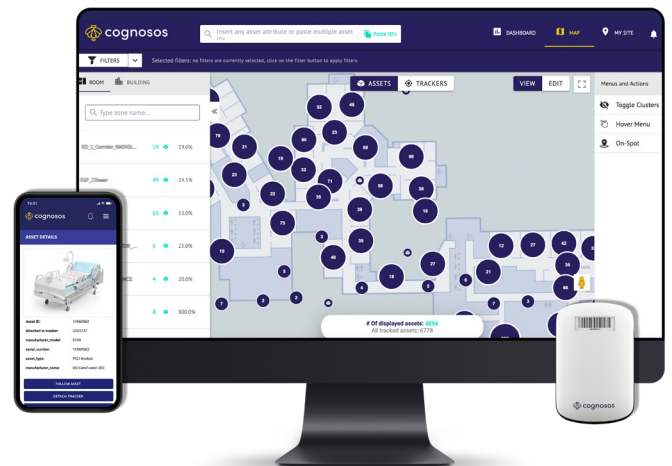

### Accelerate Supply Chains

Historical movement data and powerful insights from the Cognosos dashboard provide visual tools to help identify areas for process acceleration. Leverage reports for dwell time and throughput to understand how assets move throughout your facilities.

### Ultra-lightweight Footprint

Leverage instant asset visibility without the need to install costly and extensive infrastructure. Thanks to our lightweight footprint and patented network technology, a single gateway can provide support for up to 100,000 square feet and manage location information for up to 10,000 assets.

### Automate Business Rules

Apply your unique business rules to assets and their locations, alerting you if an asset is not where it's supposed to be or leaves its assigned zone.