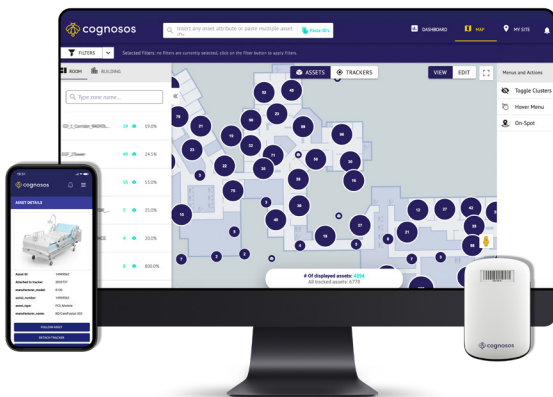

Connect

Bring your assets online with long range, cost-effective, reliable wireless technology.

Inform

Gain real-time visibility to assets enabling you to make informed, data-driven decisions.

Optimize

Use advanced analytics to streamline your operations and grow your bottom line.

Cognosos provides the complete solution for real-time asset intelligence that boosts utilization of equipment, reduces operating costs, and delivers a better customer experience.

info@cognosos.com

833-736-7348

cognosos.com